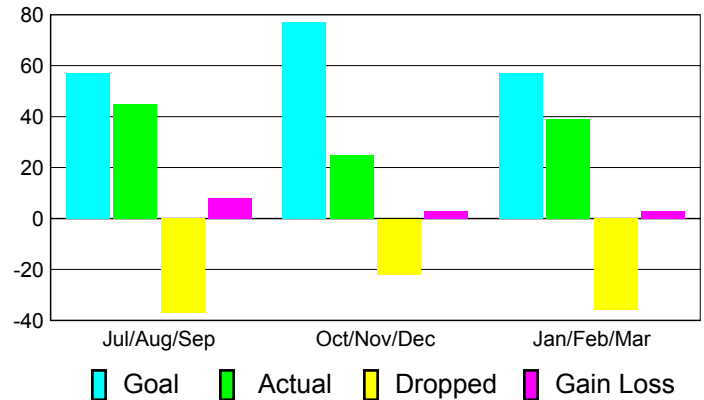

Membership Results 2010-2011

Goal, New, Dropped, Gain/Loss

Comparison of Membership Gain/Loss

Current Year Compared to the Previous Year