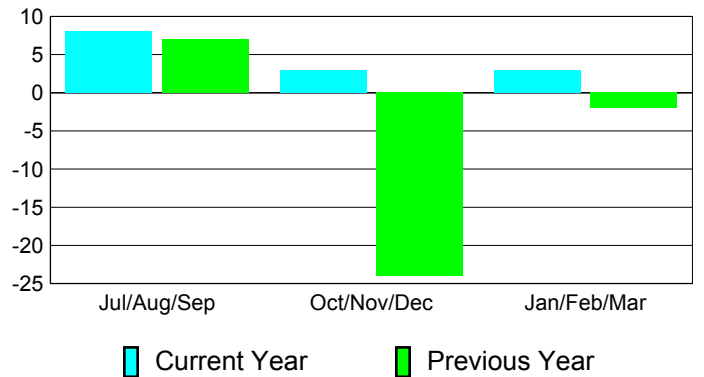

**Membership Results
2010-2011**

**Membership
2009-2010**

Month	Net Memb Goal	Actual New Memb	Actual Dropped Memb	Gain/Loss of Memb	Gain/Loss of Memb
Jul/Aug/Sep	57	45	-37	8	7
Oct/Nov/Dec	77	25	-22	3	-24
Jan/Feb/Mar	57	39	-36	3	-2
Totals	191	109	-95	14	-19

Membership Results 2010-2011

Goal, New, Dropped, Gain/Loss

Comparison of Membership Gain/Loss

Current Year Compared to the Previous Year

Gender Comparison 2010-2011

Jul/Aug/Sep

Oct/Nov/Dec

Jan/Feb/Mar